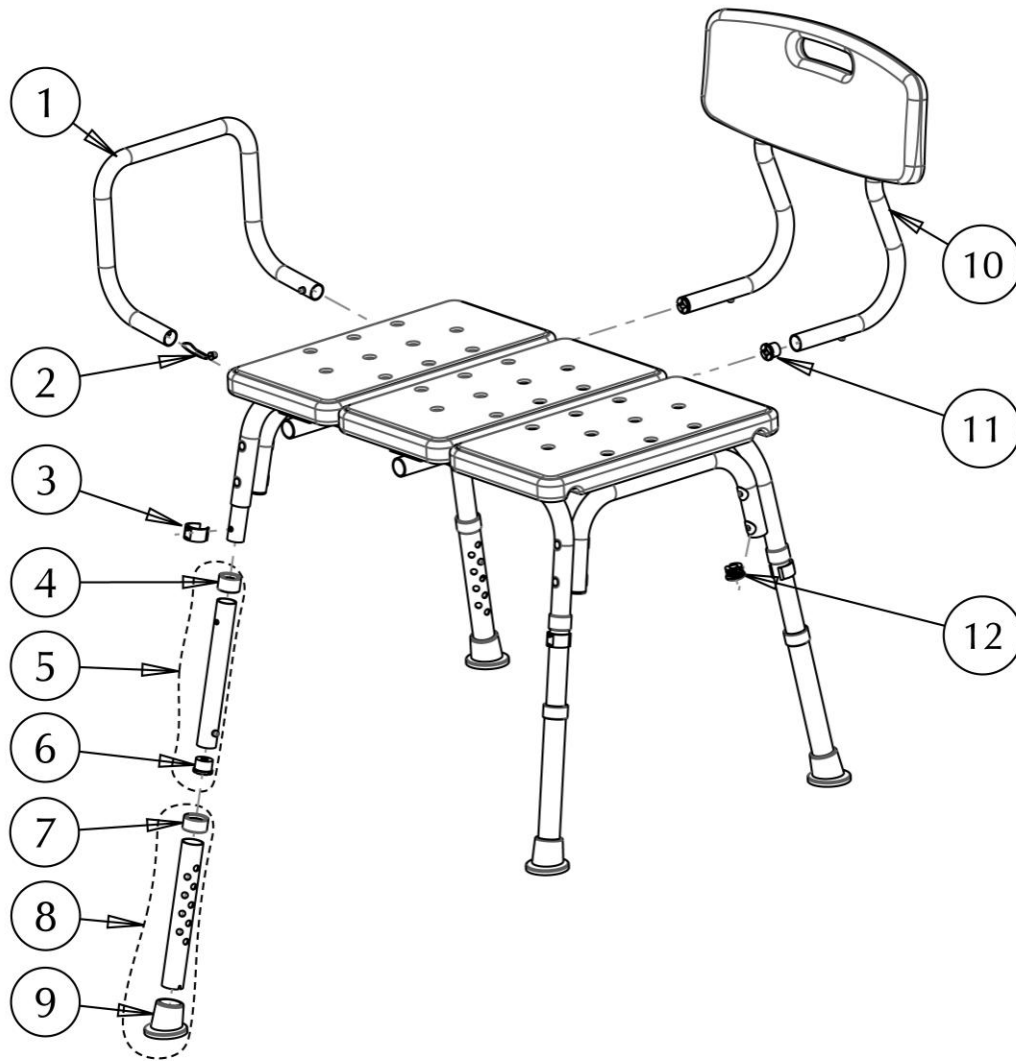

770-406 AquaSense® Transfer Bench

Item #	AMG Part #	Item Description	Qty Per Unit	Sold by
1.	B08-201	Armrest Bar (Aluminum Tube 22.2mm & 2 Spring Pins)	1 EA	1 EA
2.	B08-301	Spring Pins - 2 ea / set	5 ST	1 ST
3.	A08-246	E-Clip for 25.4mm Tube, Aqua-Blue - 2 ea / set	3 ST	1 ST
4.	A08-262	Anti-Rattle for 25.4mm Tube, Aqua-Blue - 4 ea / set	1 ST	1 ST
5.	B08-081	Connection Tube w/Hardware (Aluminum Tube \varnothing 25.4x200mm, Blue Anti-Rattle, Spring Pin & Black Anti-Rattle) - 4 ea / set	1 ST	1 ST
6.	A08-272	Anti-Rattle for 25.4mm Tube, Black - 4 ea / set	1 ST	1 ST
7.	A08-263	Anti-Rattle for 28.4mm Tube, Aqua-Blue - 4 ea / set	1 ST	1 ST
8.	B08-071	Extension Leg (Aluminum Tube 28.4 diameter x 200 mm long, Blue Anti-Rattle and Blue Tip) - 4 extension legs / set	1 EA	1 EA
9.	A08-452	Rubber Tip for \varnothing 28.4mm Tube, Aqua-Blue - 4 ea / set	1 ST	1 ST
10	B08-052	Backrest Complete (White Blow-Molded Plastic Back, 2 Aluminum Tubing, 2 Spring Pins, 2 Self-threading Screws M5x15mm & 2 Anti-Rattle White)	1 EA	1 EA

770-406

AquaSense® Transfer Bench

11.	A08-271	Anti-Rattle for 22.2mm Tube, White - 2 ea / set	1 ST	1 ST
12.	A08-421	End Plug for dia=25.4mm Tube, Grey - 4 ea / set	1 ST	1 ST