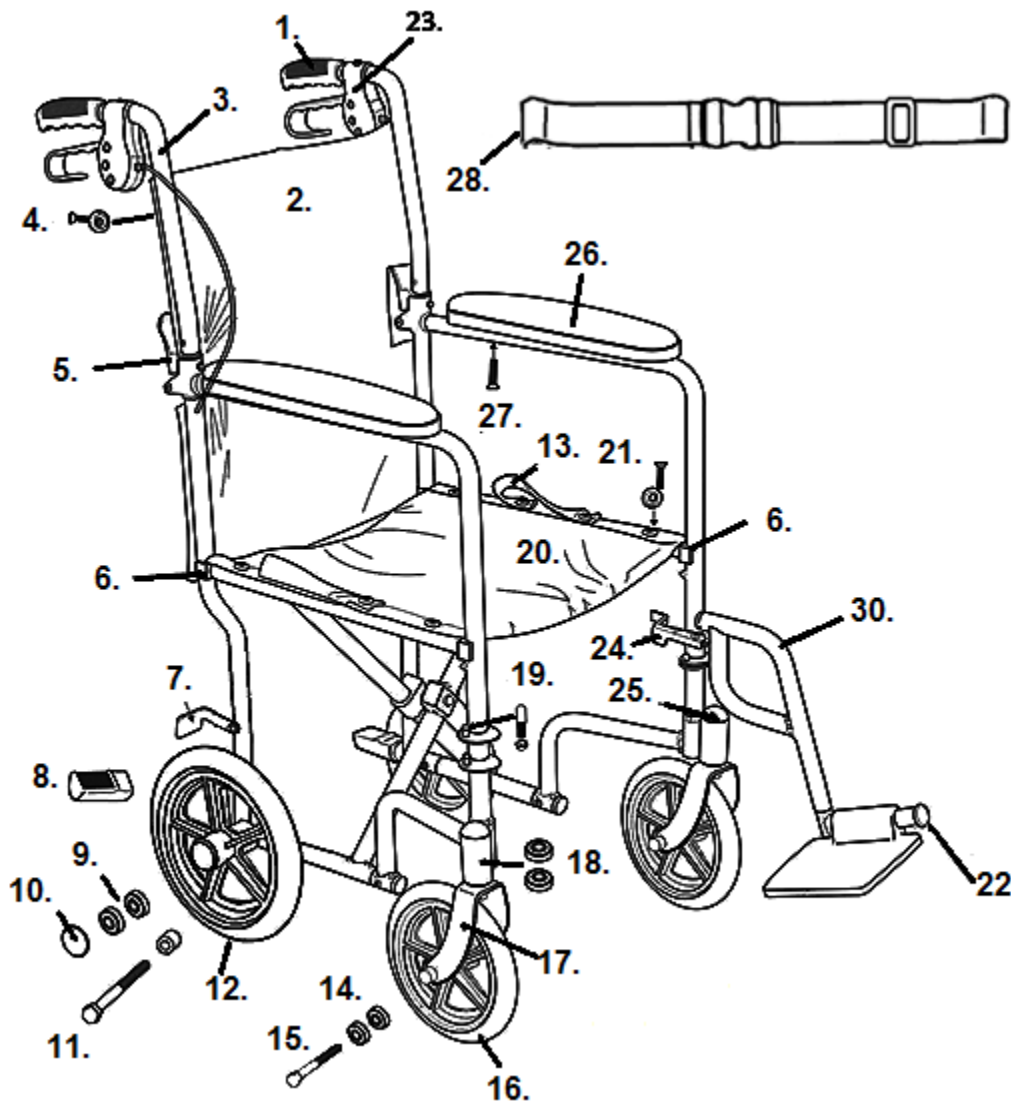

LIGHTWEIGHT EXPEDITION TRANSPORT CHAIR (EXP19LT)

- | | |
|-------------------------------------------------|-------------------------------------------------|
| 1. Handgrip- STDS871 | 16. Caster- STDS5D5515 |
| 2. Back Upholstery- STDS5D5501 | 17. Fork Blue- STDS5D5516 |
| 3. Push Handle Blue- STDS5D5502 | Fork Red- STDS5D5517 |
| Push Handle Red- STDS5D5503 | 18. Fork Stem Bearings (2 ea)- STDS5D5518 |
| 4. Back Upholstery Hardware (10 ea)- STDS5D5504 | 19. Hanger Pins (4 ea)- STDS5D1069 |
| 5. Folding Cane Hinge- STDS5D0914 | 20. Seat Upholstery- STDS3J0929 |
| 6. Seat Rail Guide- STDS1070 | 21. Seat Upholstery Hardware (8 ea)- STDS5D5519 |
| 7. Wheel Brake Left- STDS5D5505 | 22. Footrest Bumper- STDS1026 |
| Wheel Brake Right- STDS5D5506 | 23. Hand Brake & Cable- STDS5D5520 |
| 8. Tipping Sleeve- STDS4020 | 24. Release Lever Left- STDS3J091L |
| 9. Rear Wheel Bearings (2 ea)- STDS5D5507 | Release Lever Right- STDS3J091R |
| 10. Hub Cap- STDS5D5508 | 25. Dust Cap- STDS1051 |
| 11. Rear Axle & Sleeve- STDS5D5509 | 26. Armrest Pad- STDSFLVB |
| 12. Rear Wheel - STDS5D5510 | 27. Arm Screw- STDS002001 |
| 13. Upholstery Strap- STDS3J4504 | 28. Seat Belt- STDS850-PB |
| 14. Caster Bearings (2 ea)- STDS5D5513 | 29. Footrest Blue (pr)- EXPLTSF-BL |
| 15. Caster Axle- STDS5D5514 | Footrest Red (pr)- EXPLTSF-RD |