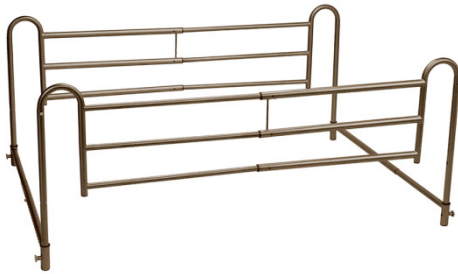

## Tool-Free Adjustable Length Home-Style Bed Rail

HCPCS: E0310

FIGURE A

FIGURE B

FIGURE C

- Rail length can be adjusted without tools to 37", 43" or 57" long with simple push buttons (Figure A , B)
- Crossbars are easy-to-install and remove Adjusts between 36" and 72" Accommodates a KING SIZE BED Comes standard
- Fits all home-style beds (Figure C)
- Easily adjusts up or down with spring-loaded release
- Attractive brown-vein finish
- Constructed of 1" steel

#### Description

16500BV	Bed Rail, Home Style, Brown Vein, 1pr/cs
---------	--