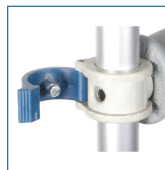

EZ Adjust Aluminum Crutches with Euro-Style Clip and Accessories

HCPCS: E0114-1,E0114

FIGURE A

- Handgrip position adjusts easily and tool-free with Euro-style clip (Figure A)
- Height adjusts easily and tool-free with push pin
- Lighter than wood, the aluminum crutch provides stability and durability
- Non-skid, jumbo-size vinyl contoured tips provide excellent traction
- Hand grips are easily adjusted with Euro-style clips
- Comfortable, durable underarm pad and hand grip

PRODUCTS

Description

10430-8	EZ Adjust, AluminumCrutchesAdult,8/cs
10431-8	Z Adjust, Aluminum Crutches,Youth,8/cs
10432-8	EZ Adjust, AluminumCrutchesTall,8/cs

SPECIFICATIONS

Description

Warranty	Limited Lifetime
Weight Capacity	300 lbs