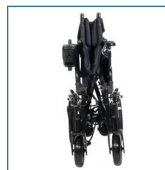

Cirrus Plus HD

HCPCS: K0824-1, K0824

FIGURE A

- Foldable, lightweight frame for easy portability (Figure A)
- Steel double cross-brace frame
- Adjustable-tension back upholstery
- Armrests are padded, adjustable and removable
- Adjustable-length controller mount
- Adjustable-tension back upholstery
- Swing-away footrests with heel loops
- Optional elevating leg rests (Item #CPELR) sold separately
- Optional 2" seat depth extension (Model #STDS1818N) sold separately
- Positioning belt included
- Padded back upholstery with storage pouch and cushioned seat
- Programmable controller
- Flat-free, non-marking tires
- Easy free-wheel operation
- Manual wheel locks
- General foam seat cushion included
- Anti-tip wheels

PRODUCTS

Description

CPN22FBA	CirrusPlusPowerChair,22in FlpBkArm,1/cs
----------	---

SPECIFICATIONS

Description

Base Weight	100 lbs. (22"), 105 lbs. (24")
Batteries (pair)	12V x 36AH (22"), 12V x 50AH (24")
Battery Weight (pair)	56 lbs. (22"), 66 lbs. (24")
Brakes	Electromagnetic
Caster Wheels	8" x 2" Solid
Charger	4A Offboard
Climbing Angle	6°
Controller	PG VSi 50A
Dimensions	42.5" x 29.5" (22"), 46" x 31" (24")
Drive Wheels	12.5" x 2.25" Flat-free
Floor to Seat Height	18.5"
Ground Clearance	4"
HCPCS	K0824
Maximum Range	15 miles

SPECIFICATIONS	Description
Motors (2)	24V x 320W x 4600 rpm
Seat Dimensions	22" x 16", 24" x 19.5"
Top Speed	5 mph
Total Weight (excl. hand control)	156 lbs. (22"), 159 lbs. (24")
Turning Radius	35"
Warranty on Batteries	12 Months
Warranty on Electronic Controller/Drive Train Components	24 Months
Warranty on Frame	Lifetime
Weight Capacity	450 lbs
Weight Capacity (13046 13046-HD)	400 lbs. (22"), 450 lbs. (24")