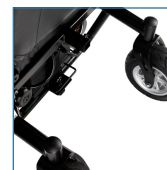

FIGURE G

FIGURE H

- Shroudless design offers easy access to internal components and batteries
- Semi-Reclining captain seat with adjustable headrest is height and depth adjustable
- Armrests are padded, adjustable and removable
- Available with 22" or 24" width Captain's seat
- Quick-release lever allow for easy seat removal
- Flip-up footplate includes rubber bumper to prevent damage and is height, depth and angle adjustable
- Positioning belt included
- Programmable Controller
- Black, flat-free non-marking wheels
- Large, front-anti-tip wheels feature suspension for safety, smoother ride and enhanced obstacle handling
- Joystick is protected by metal casing
- Easy free-wheel operation
- Slide-out battery tray for easy access
- Optional swing-away controller arm sold separately
- Optional elevating leg rests sold separately