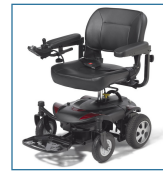

Titan LTE Portable Powerchair

HCPCS: K0821,K0821

FIGURE A

FIGURE B

FIGURE C

FIGURE D

FIGURE E

FIGURE F

FIGURE G

- Disassembles for transport & storage
- Flip-back armrests with height, width and angle adjustments
- Interchangeable color panels in red & blue
- 300 lbs. weight capacity
- Flat-free, non-marking tires
- Bluetooth electronics for easy troubleshooting and diagnosing

PRODUCTS	Description
TITANLTE-18FS	Titan LTE 18" Folding Seat, Red & Blue

SPECIFICATIONS	Description
Anti-Tip Wheels	Standard
Base Weight	70 lbs. 92 lbs.
Batteries (pair)	(2) 12V x 20AH
Battery Weight (pair)	22 lbs.
Brakes	Electromagnetic
Casters	8" x 2"
Charger	3A Offboard
Climbing Angle	6°
Controller	Dynamic Linx 40A
Drive Wheels	9" x 3"
Freewheel Mode	Yes
Ground Clearance	2.5"
HCPCS	K0821
Heaviest Piece	39 lbs.
Max Speed	4.2 mph
Maximum Range	8 miles
Motor	200W x 3900 rpm
Product Code/SKU	TITANLTE-18FS
Product Type	Power Wheelchair
Seat Depth	18"
Seat To Floor Height	20" - 22"
Seat Weight	30 lbs.
Seat Width	18"
Steering Type	Directional Joystick