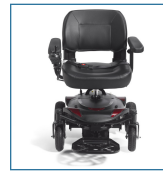

Titan LTE Portable Powerchair

HCPCS: K0821,K0821

FIGURE A

FIGURE B

FIGURE C

FIGURE D

FIGURE E

FIGURE F

FIGURE G

- Disassembles for transport & storage
- Flip-back armrests with height, width and angle adjustments
- Interchangeable color panels in red & blue
- 300 lbs. weight capacity
- Flat-free, non-marking tires
- Bluetooth electronics for easy troubleshooting and diagnosing

PRODUCTS	Description
TITANLTE-18FS	Titan LTE 18" Folding Seat, Red & Blue

SPECIFICATIONS	Description
Anti-Tip Wheels	Standard
Base Weight	70 lbs. 92 lbs.
Batteries (pair)	(2) 12V x 20AH
Battery Weight (pair)	22 lbs.
Brakes	Electromagnetic
Casters	8" x 2"
Charger	3A Offboard
Climbing Angle	6°
Controller	Dynamic Linx 40A
Drive Wheels	9" x 3"
Freewheel Mode	Yes
Ground Clearance	2.5"
HCPCS	K0821
Heaviest Piece	39 lbs.
Max Speed	4.2 mph
Maximum Range	8 miles
Motor	200W x 3900 rpm
Product Code/SKU	TITANLTE-18FS
Product Type	Power Wheelchair
Seat Depth	18"
Seat To Floor Height	20" - 22"
Seat Weight	30 lbs.
Seat Width	18"
Steering Type	Directional Joystick