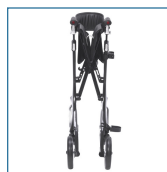

Nitro Elite CF, Carbon Fiber Rollator

HCPCS:

FIGURE A

FIGURE B

FIGURE C

FIGURE D

FIGURE E

FIGURE F

FIGURE G

- Luxurious super lightweight carbon fiber frame (Figure A)
- Frame weighs only 12 lbs for powerful performance with swift and effortless mobility
- Opulent and removable zippered storage bag Unique bag attachment keeps bag securely in place when rollator is open or folded (Figure B)
- Brake cable inside frame for added safety (Figure C)
- Handle height easily adjusts with unique push button
- Caster fork design enhances turning radius
- Large 10" front casters allow optimal steering and rolling comfort (Figure D)
- Easily fold with one hand to ultra-compact size for storage Handle is located on seat (Figure E)
- Cross-brace design allows for side-to-side folding and added stability
- Seat is durable and comfortable
- EZ clip cane holder included

PRODUCTS

Description

RTL10266CF	Nitro Carbon Fiber Rollator, Black
------------	------------------------------------

SPECIFICATIONS

Description

5 Year Limited Warranty	Brake and Handle Housing
Carton Shipping Weight	19 lbs.
Handle Height	33.25" - 38.2"
Note	*excluding bag.
Seat Dimensions	17.75" (W) x 20.75" (H) x 8.5" (D)
Unit Dimensions	23" (W) x 27.75" (L)
Warranty Limited Lifetime	Brakes -5 year limited warranty; Frame limited lifetime -
Weight	12 lbs.*
Weight Capacity	300 lbs