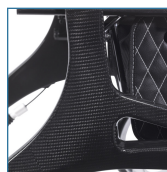

HCPCS:

FIGURE A