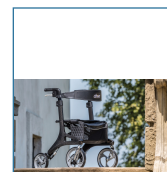

FIGURE G

- Luxurious super lightweight carbon fiber frame (Figure A)
- Frame weighs only 12 lbs for powerful performance with swift and effortless mobility
- Opulent and removable zippered storage bag Unique bag attachment keeps bag securely in place when rollator is open or folded (Figure B)
- Brake cable inside frame for added safety (Figure C)
- Handle height easily adjusts with unique push button
- Caster fork design enhances turning radius
- Large 10" front casters allow optimal steering and rolling comfort (Figure D)
- Easily fold with one hand to ultra-compact size for storage Handle is located on seat (Figure E)
- Cross-brace design allows for side-to-side folding and added stability
- Seat is durable and comfortable
- EZ clip cane holder included