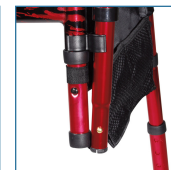

Deluxe Folding Travel Walker with 5" Wheels

HCPCS: E0143

FIGURE D

- Easily folds tool-free to ½ the size of a traditional walker (Figure A - B) and can be stored in a "Ready Set Go" Pouch (Figure C)
- Legs are attached with strong elastic cords so legs can be folded (Figure D)
- Comes with 5" front wheels and rear glide skis that are ideal for most surfaces
- Two side-storage pouches with large pockets for personal items are held in place by hook and loop fastener tabs to both side frames

PRODUCTS

Description

RTL10263KDR	Walker w/ 5" Whls,Travel,Red,1 EA

SPECIFICATIONS

Description

Carton Shipping Weight	10 lbs.
Height	29.5 - 37"
Overall Width	26.5"
Warranty	Limited Lifetime
Weight	8 lbs.
Weight Capacity	300 lbs
Width	17" inside hand grip | 22" inside back legs

PARTS

Description

10263RL	RearLeg/wGlide10263KDR,1ea, EA