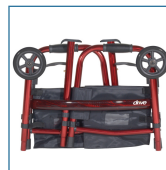

Deluxe Folding Travel Walker with 5" Wheels

HCPCS: E0143

FIGURE A

FIGURE B

FIGURE C

FIGURE D

FIGURE E

FIGURE F

- Easily folds tool-free to ½ the size of a traditional walker (Figure A - B) and can be stored in a "Ready Set Go" Pouch (Figure C)
- Legs are attached with strong elastic cords so legs can be folded (Figure D)
- Comes with 5" front wheels and rear glide skis that are ideal for most surfaces
- Two side-storage pouches with large pockets for personal items are held in place by hook and loop fastener tabs to both side frames

PRODUCTS

Description

RTL10263KDR	Walker w/ 5" Whls,Travel,Red,1 EA
-------------	-----------------------------------

SPECIFICATIONS

Description

Carton Shipping Weight	10 lbs.
Height	29.5 - 37"
Overall Width	26.5"
Warranty	Limited Lifetime
Weight	8 lbs.
Weight Capacity	300 lbs
Width	17" inside hand grip 22" inside back legs