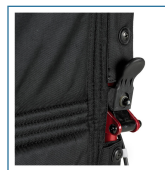

## Lightweight Expedition Aluminum Transport Chair

HCPCS: E1038

FIGURE A

FIGURE B

- Weighs only 19 lbs
- Available in blue or red frames
- Folds flat for easy transport (Figure A)
- Handy lever on chair back makes it easy and convenient to fold back down (Figure B)
- Comes with seat belt
- Companion activated wheel locks
- 12" rear "flat-free" wheels

### Description

STDS1070	Seat Rail Guide, Removable Arm, 1/ea, EA
STDS871	Hand Grip, Sentra, 1/ea, EA
STDS4020	Tipping Sleeve 1/ea, EA
STDS002001	Arm Pad Screw, 1/ea, EA
STDSFLVB	Universal Wheel Chair Vinyl Full Arm Pad, 1/ea, EA
STDS5D5505	Wheel Brake, Left, EXP19LT, 1ea, EA
STDS5D5506	Wheel Brake, Right, EXP19LT, 1ea, EA
STDS5D5507	Rear Axle Bearings, EXP19LT, 1pair, PR
STDS5D5508	Rear Hub Cap, EXP19LT, 1ea, EA
STDS5D5509	Rear Axle Bolt with Sleeve, EXP19LT, 1ea, EA
STDS5D5510	Rear Wheel, EXP19LT, 1ea, EA