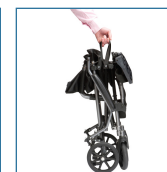

Travelite Transport Chair

HCPCS:

FIGURE A

FIGURE B

FIGURE C

FIGURE D

- The Travelite Chair in a Bag is a lightweight yet sturdy aluminum transport chair in gunmetal gray
- It is easily transportable and comes with a compact carry bag with wheels making it ideal for traveling (Figure A - B)
- Folds for storage and transportation (Figure C)
- It is ideal for use indoors and outdoors
- 18" square nylon seat comes with lift-up straps
- Comes with wheel locks 8" solid tires
- Comes with padded, flip-up desk arms and height adjustable footrests

PARTS	Description
TC00503	Upholstery,TC005,1ea, EA
TC00504L	ArmRestAssemblyLeftCompleteTC005,1ea, EA
TC00509	Foot Rest Connector,TC005,1ea, EA
TC005012	Foot Rest Assembly,TC005,1pair, PR
TC005027	Lifting Strap for TC005GY, 1/ea, EA
TC00507	Arm Rest Release Knob,TC005,1ea, EA
TC005011	CrossFrameBlocksSetof4TC005,1package, PKG
STDS1060	Wheelchair Fork Bearing,1/ea, EA
TC005020	FrontForkTC005,1ea, EA
STDS4S3602	Rear Axle Bearing,TR4S,1pair, PR
TC005021F	FrontWheelWithBearingsTC005,1ea, EA
STDS1011	Wheel Bearing, 8mm x 22mm 1/ea, EA
STDS3J2422	Frame Cap,Cruiser3,1/ea, EA