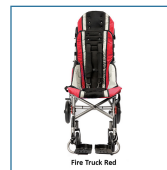

## Trotter Mobility Chair

HCPCS: E1236-1,E1236

FIGURE A

FIGURE B

FIGURE C

- Newly designed padded seat & back upholstery, available in three fun colors
- New champagne-colored folding frame with closure strap that holds the chair shut when folded.
- Crash tested for transit with optional transit brackets
- Adjustable seat depth and seat-to-back angle
- 8" front casters and 10" rear wheels with toggle lock
- Curb-assist lever facilitates curbside navigation
- Pelvic belt and five-point harness with padded breathable covers included